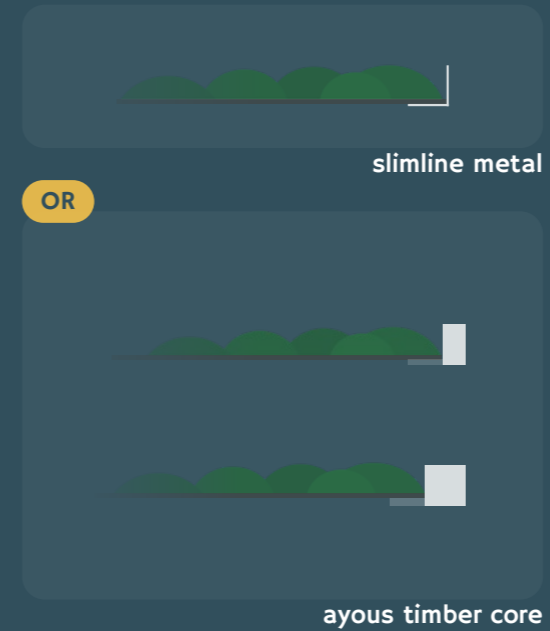

INNERSPACE
CHESHIRE

acrylic.
white

Additions.signage II.

Additions.framing

NATUREMOSS

Where the edges of the Naturemoss panels are visible or to create an art feature we can provide a selection of framing options.

For some types the moss can be wrapped over the edge of the board, but all types can be supplied with a variety of stylish, simple frame options.

We can also create bespoke frames on request to suit your specific needs.

Framing. guide

Step 1. picture

choose your size

Step 2. profile

choose your edging

Step 3. moss

choose your moss

Framing. specification

Framing. slimline metal

Framing. ayous timber core

Framing. MDF

rainforest.
MDF.white

rainforest.
MDF+LED

INNERSPACE
CHESHIRE

Additions.samples

NATUREMOSS